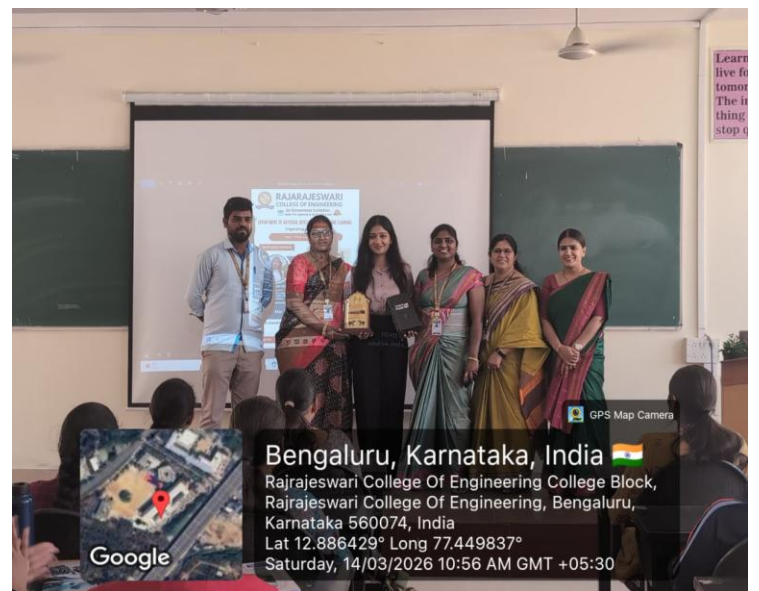

The guest speaker was honored with a memento and a group photo was taken.