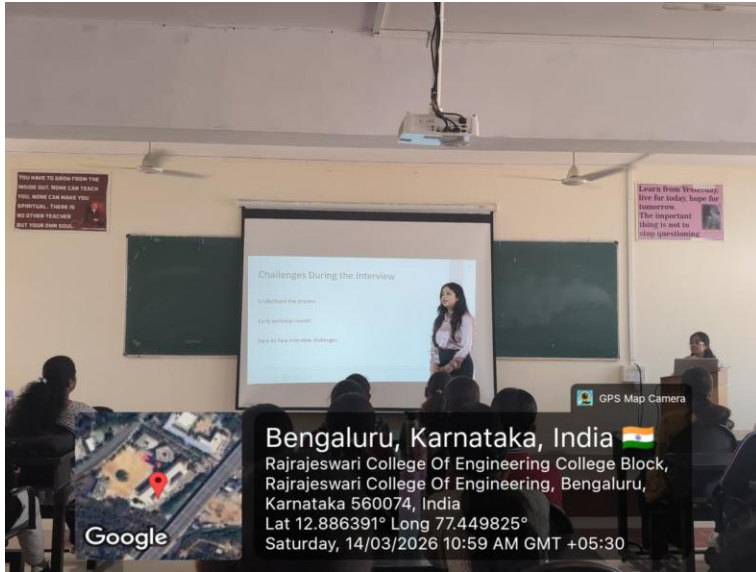

Rajarajeswari College of Engineering

An Autonomous Institute, Under Visvesvaraya Technological University, Belagavi
Approved by AICTE, UGC & Go K, Accredited by ISO 9001-2015 Certified Institution)

Sponsored by: MOOGAMBIGAI CHARITABLE AND EDUCATIONAL TRUST

Department of Artificial Intelligence & Machine Learning

speaker delivering a talk during the session.